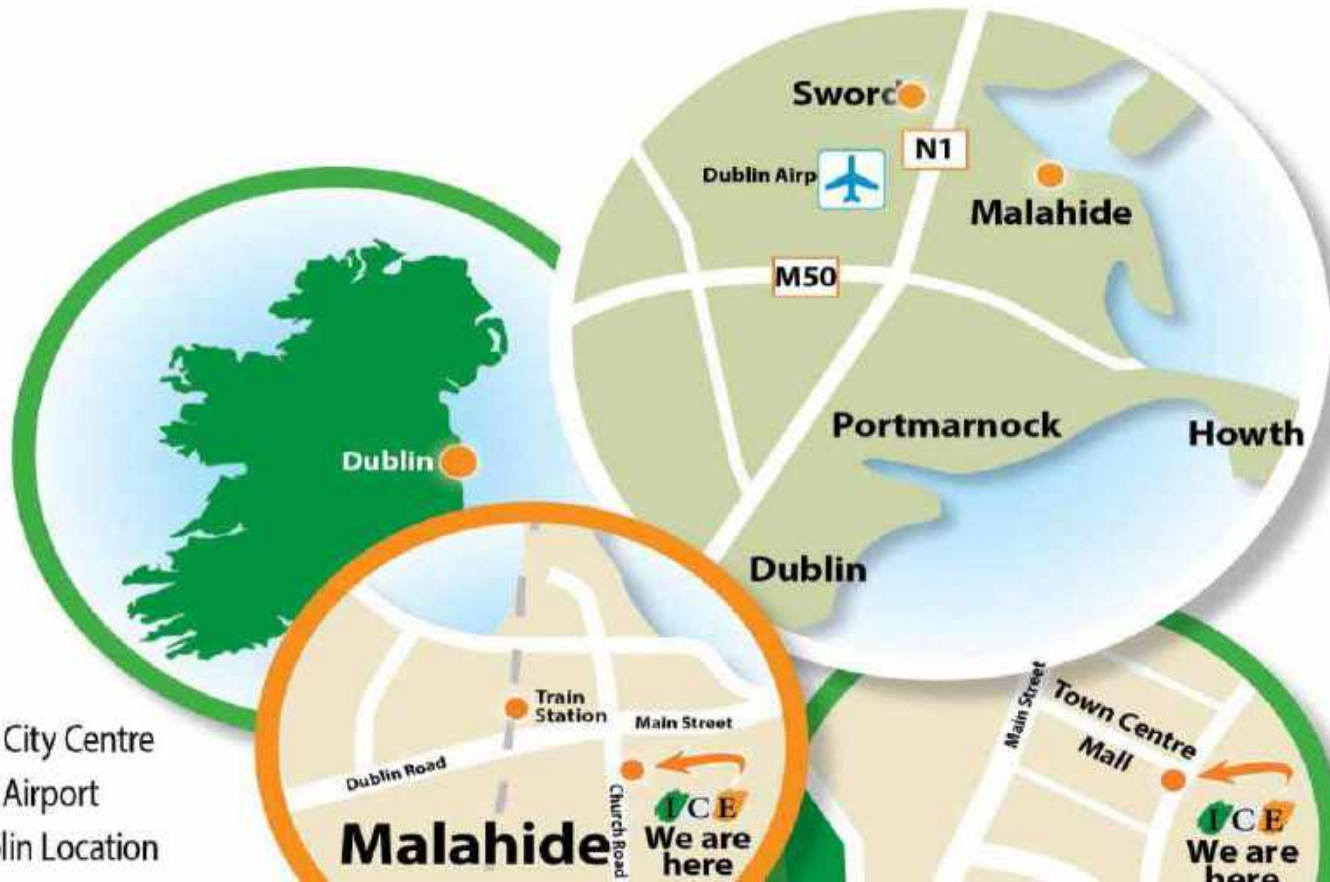

CLUB
INGLESE
Summer Camp

DUBLIN 2024

WITH IRISH COLLEGE OF ENGLISH

INGLESE

Summer Camp

VIDEO FROM IRISH
COLLEGE OF ENGLISH
(CLICK ON THE PICTURE
TO SEE THE VIDEO)

Irish College of English

Award Winning School Established 1992

INGLESE

Summer Camp

Located in
picturesque
Malahide on
Dublin's
Coastline

- 20 Minutes from Dublin City Centre
- 10 Minutes from Dublin Airport
- Safe, Affluent, Ideal Dublin Location

WHERE DO
WE GO?

WHO DO WE STAY WITH?

- FAMILIES LOCAL TO THE SCHOOL, WALKING DISTANCE OR ONE BUS RIDE
- NEAR THE TOWN CENTRE & TRAIN STATION
- 2/3 CHILDREN IN A FAMILY
- STUDENTS ARE DIVIDED BY NATIONALITY UNLESS YOU REQUEST TO STAY TOGETHER WITH FRIENDS
- FAMILIES ARE EXCELLENT